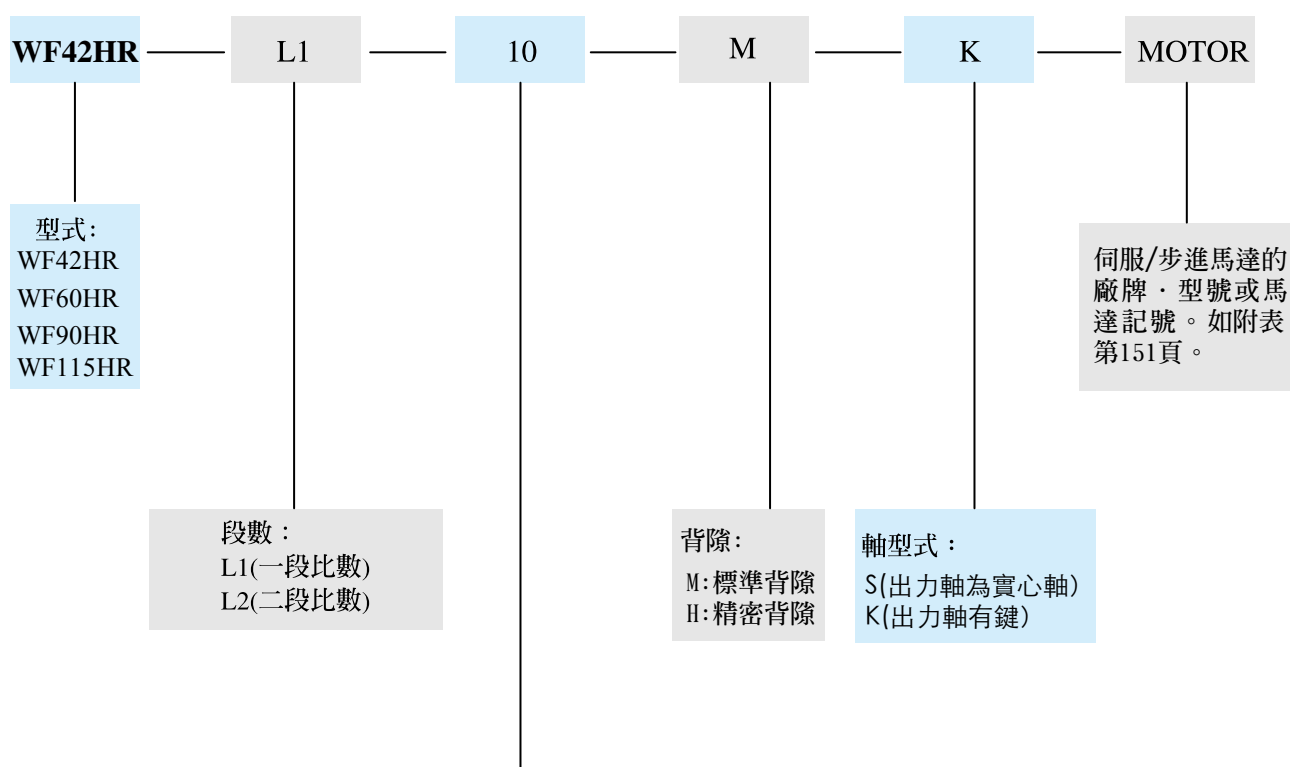

WF-HR 系列

型號開立：

段數 規格	一段減速比數	二段減速比數
WF42HR	3,4,5,6,7,8,10,14,16,20	15,25,30,35,40,50,70,80,100
WF60HR	3,4,5,6,7,8,10,14,16,20	15,25,30,35,40,50,60,70,80,100,120,140,160,200
WF90HR	3,4,5,6,7,8,10,14,16,20	15,25,30,35,40,50,60,70,80,100,120,140,160,200
WF115HR	3,4,5,6,7,8,10,14,16,20	15,25,30,35,40,50,60,70,80,100,120,140,160,200